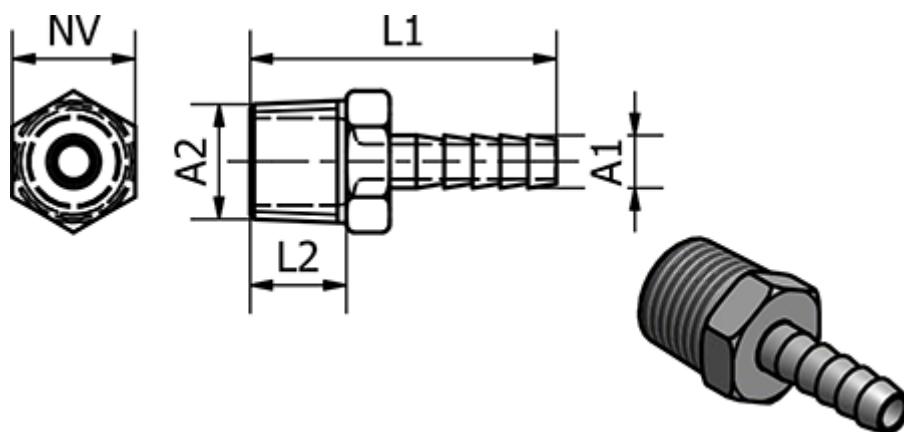

# Data Sheet

Article number: 586239501

Description: Tube Connector 239.501, Ø6 - G 1/8"  
Nickel-plated brass

## Measures

Ext. Hose Diameter A1	= 6
L1	= 30
L2	= 6.5
NV	= 14
Thread A2	= G 1/8"